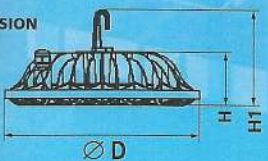

High Bay STAR★TECH

DIMENSION

60W/DL	5400lm	1Pcs.	∅ 240x75x135 mm.
100W/DL	9000lm	1Pcs.	∅ 300x75x135 mm.
150W/DL	13500lm	1Pcs.	∅ 350x85x145 mm.
200W/DL	18000lm	1Pcs.	∅ 390x90x135 mm.