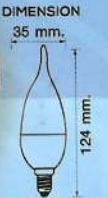

Tails Clear

4W/DL	260lm	20Pcs.
4W/WW	250lm	20Pcs.